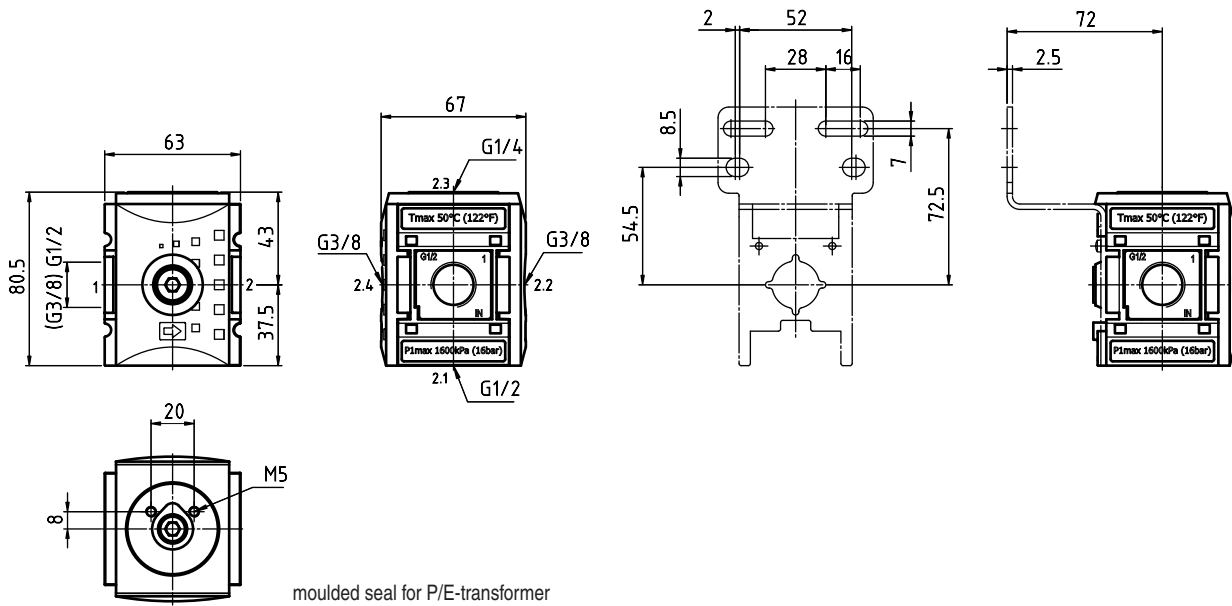

dimensions (mm)

areas of application

accessories 2

pressure switch

type: PE.10

mounting bracket with screws

type: KBW.2-1225

coupling kit wall mounting