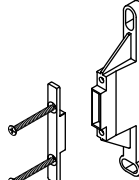

dimensions (mm)

areas of application

accessories 2

pressure switch

type: PE.10

mounting bracket with screws

type: KBW.2-1225

coupling kit wall mounting