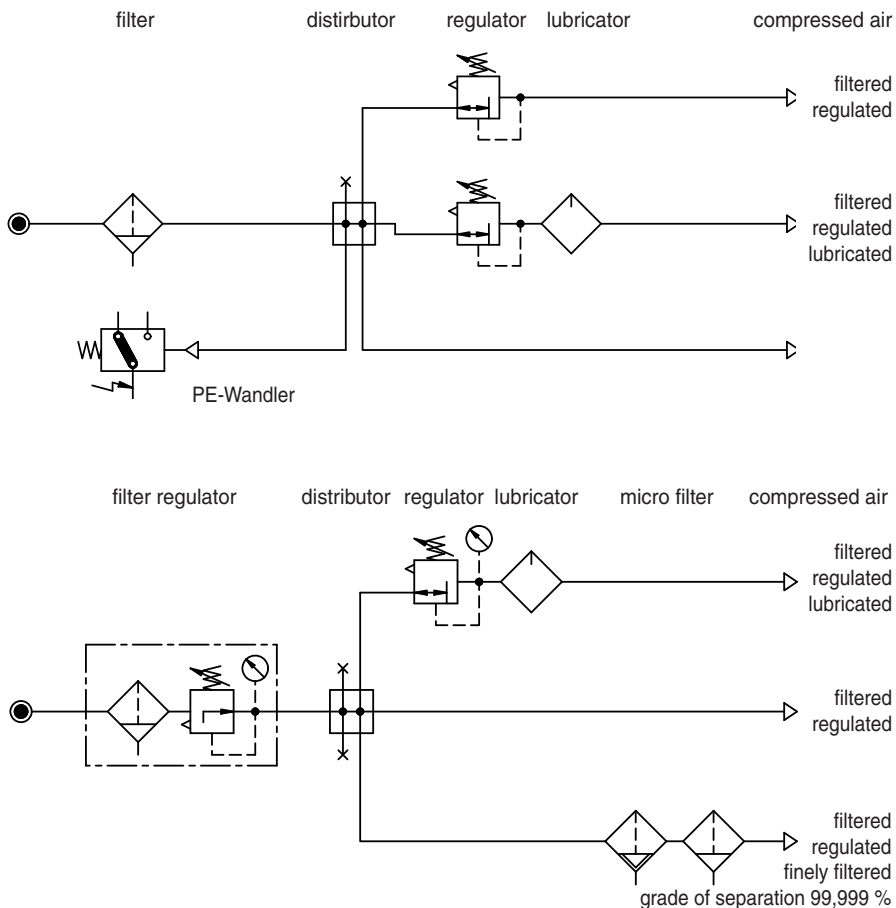

dimensions (mm)

areas of application

accessories 2

pressure switch

type: PE.10

mounting bracket with screws

type: KBW.2-1225

coupling kit wall mounting

type: KKOP.2W

coupling kit

type: KKOP.2