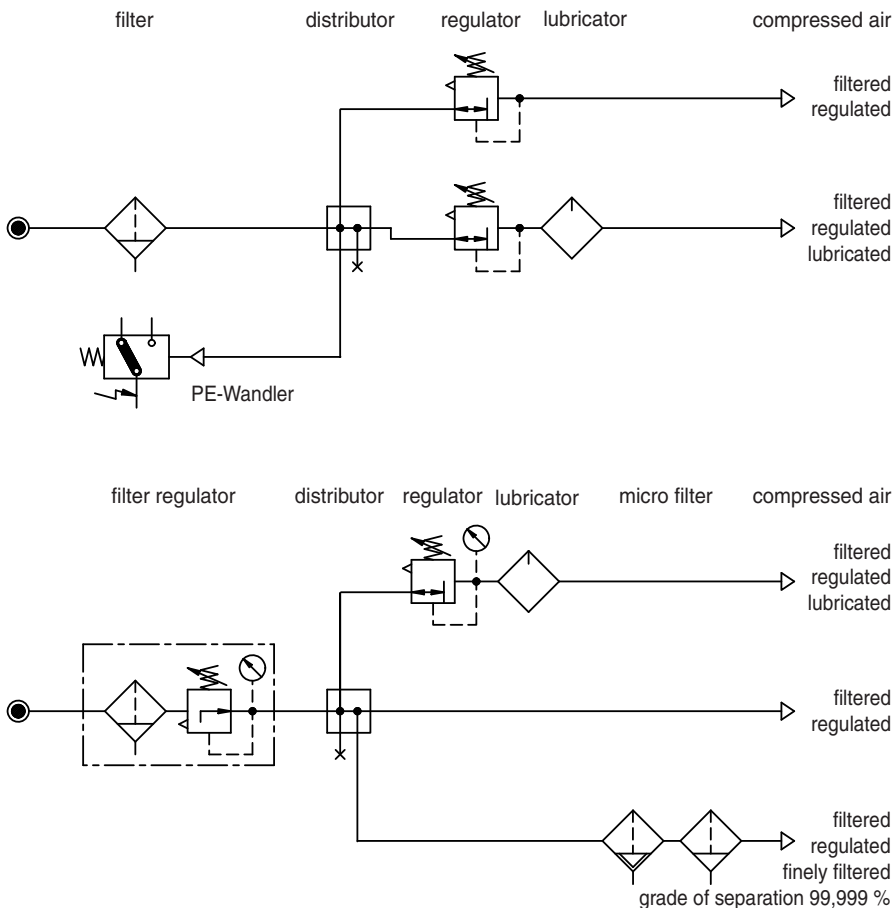

dimensions (mm)

areas of application

accessories 2

pressure switch

type: PE.10

mounting bracket with screws

type: KBW.1-1225

coupling kit wall mounting

type: KKOP.1W

coupling kit

type: KKOP.1