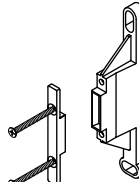

dimensions (mm)

areas of application

accessories 2

pressure switch

type: PE.10

mounting bracket with screws

type: KBW.1-1225

coupling kit wall mounting