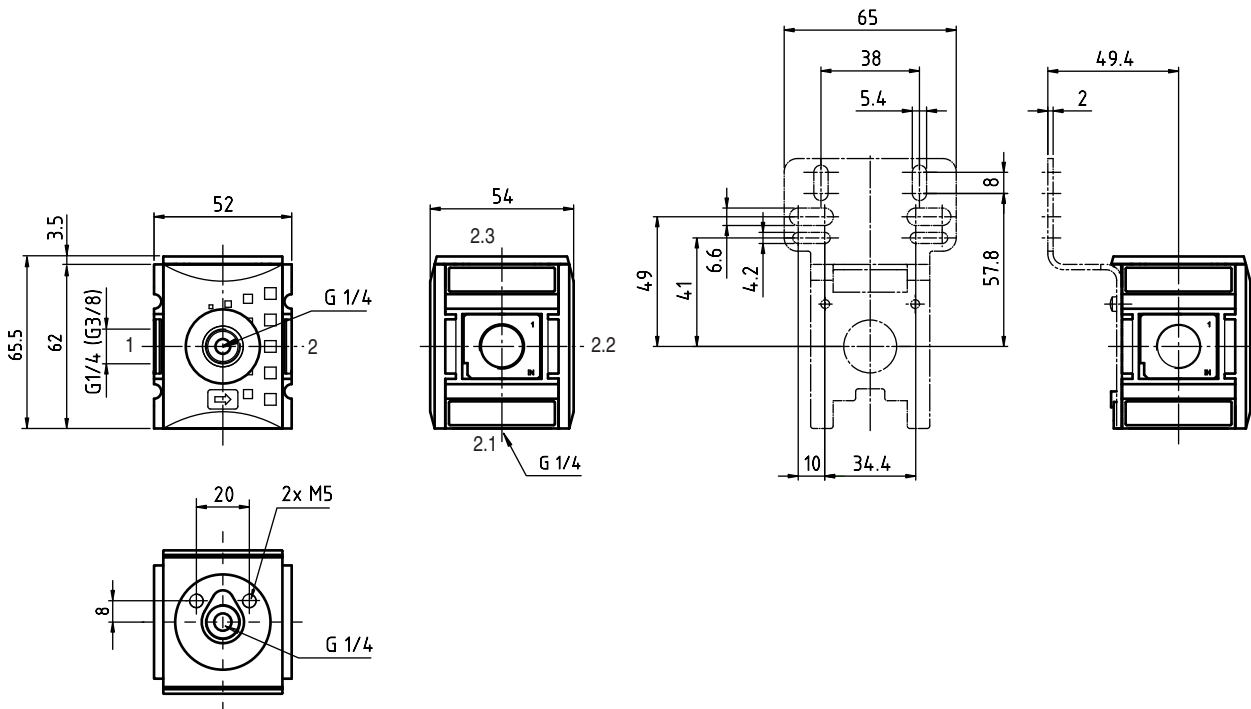

dimensions (mm)

areas of application

accessories 2

pressure switch

type: PE.10

mounting bracket with screws

type: KBW.1-1225

coupling kit wall mounting

type: KKOP.1W

coupling kit

type: KKOP.1