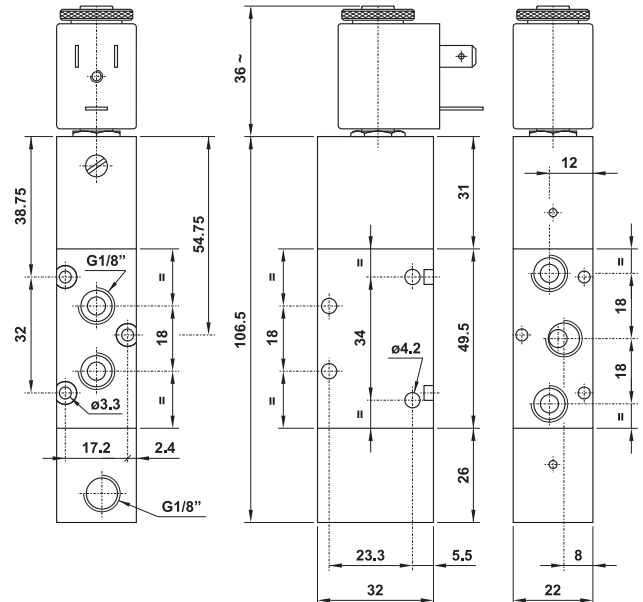

521 ME

5/2 1/8" Bobin Yay Selonoid
5/2 1/8" solenoid pilot - spring return

521 CE

5/2 1/8" Bobin Difransiyel Selonoid
5/2 1/8" solenoid pilot - separate pneumatically
piloted return

321 ME AS

3/2 1/8" Bobin Yay Dıştan Pilotlu
3/2 1/8" solenoid pilot with separate air supply - spring
return