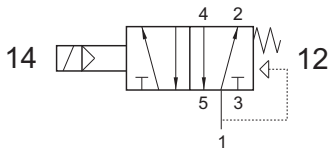

521 ME

5/2 1/8" Bobin Yay Selonoid
5/2 1/8" solenoid pilot - spring return

521 CE

5/2 1/8" Bobin Difransiyel Selonoid
5/2 1/8" solenoid pilot - separate pneumatically
piloted return

321 ME AS

3/2 1/8" Bobin Yay Dıştan Pilotlu
3/2 1/8" solenoid pilot with separate air supply - spring
return