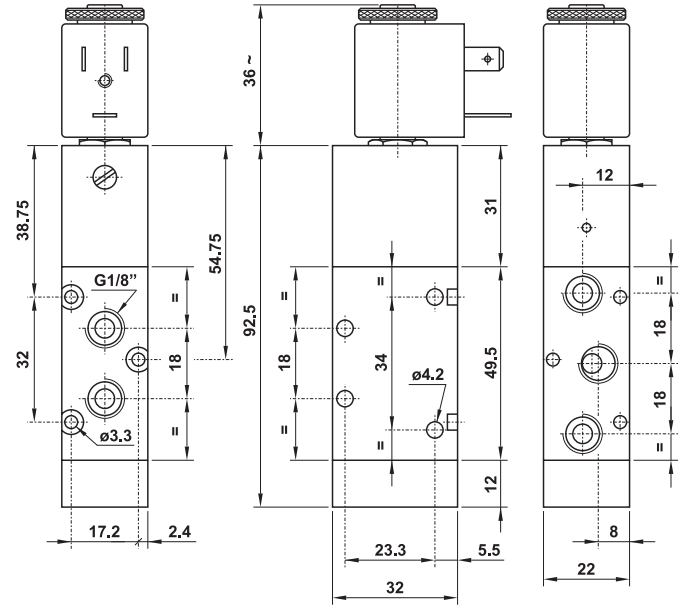

521 ME

5/2 1/8" Bobin Yay Selonoid
5/2 1/8" solenoid pilot - spring return

521 CE

5/2 1/8" Bobin Difransiyel Selonoid
5/2 1/8" solenoid pilot - separate pneumatically
piloted return

321 ME AS

3/2 1/8" Bobin Yay Dıştan Pilotlu
3/2 1/8" solenoid pilot with separate air supply - spring
return