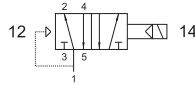

152 ME

5/2 Tek Bobin ISO Valf
5/2 solenoid pilot - spring return

152 EFP

5/2 Tek Bobin ISO Valf
5/2 solenoid pilot - pneumatic spring return

152 ME AS