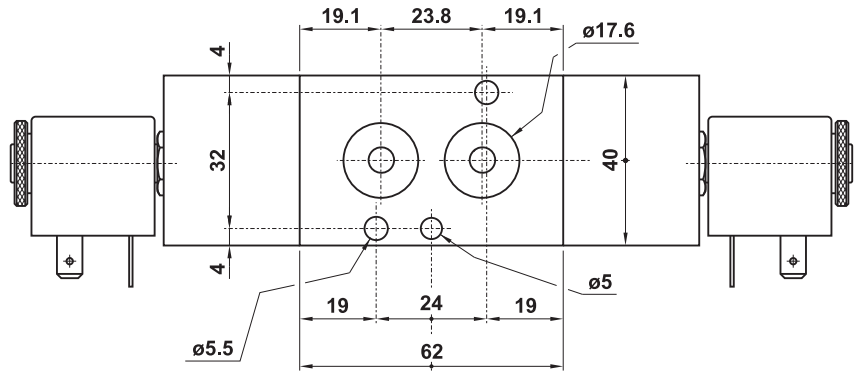

382 EE

3/2 Çift Bobin Namur Valf
3/2 double solenoid pilot

582 EE

5/2 Çift Bobin Namur Valf
5/2 double solenoid pilot